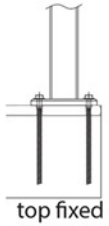

 **spectrum**
Clearspan Heritage

Clearspan Heritage Balustrade

Clearspan Heritage is a variation on the Settle balustrade with a secondary top rail to provide that visual impact whilst retaining clean simple lines. With varying handrail options and fixing methods, Heritage is suitable in all architectural aesthetics and environments.

Fixing Options

Handrail Options

Surface Finish

All standard and non standard powder coating colours and anodizing colours are available.
www.duluxpowdercoatings.co.nz

Materials

- Aluminium extrusion
- 6063/6060/T5/T6
- 316 Stainless steel fixings