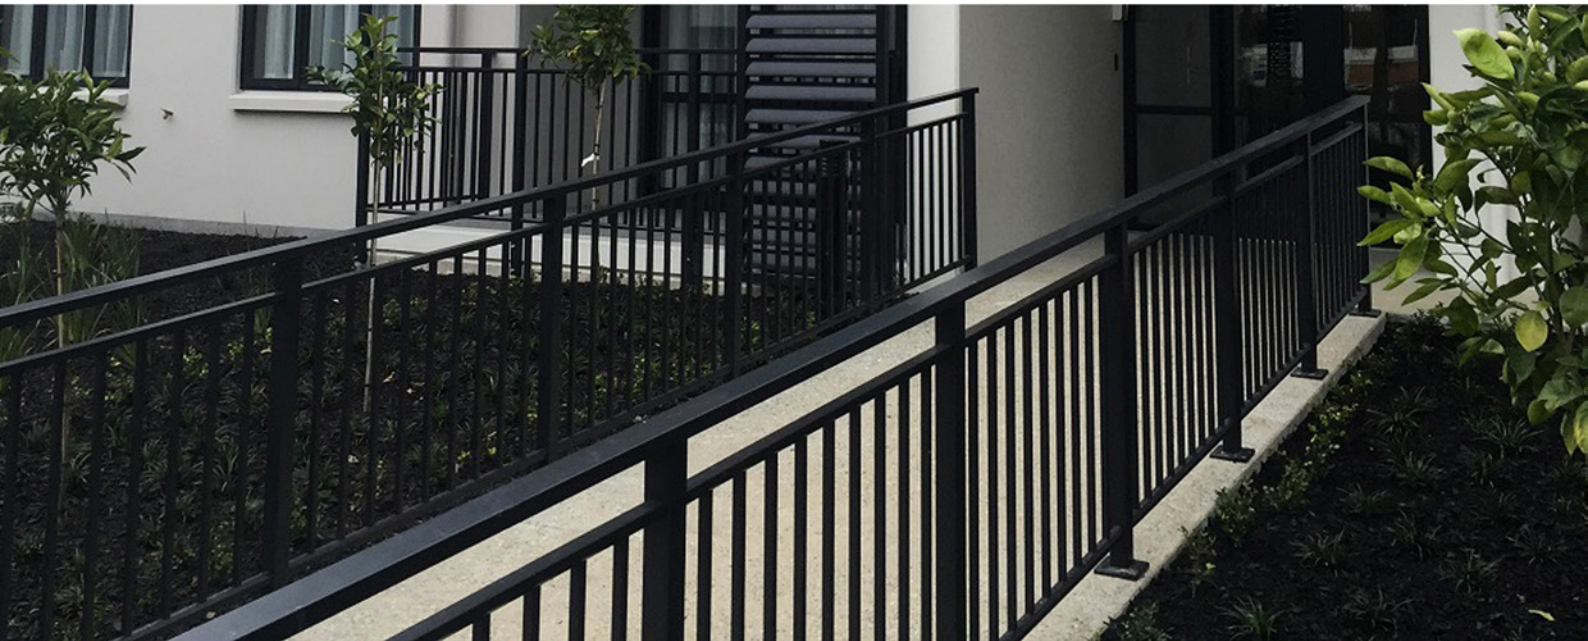

 **spectrum**
Clearspan Heritage

Clearspan Heritage Balustrade

Clearspan Heritage is a variation on the Settle balustrade with a secondary top rail to provide that visual impact whilst retaining clean simple lines. With varying handrail options and fixing methods, Heritage is suitable in all architectural aesthetics and environments.