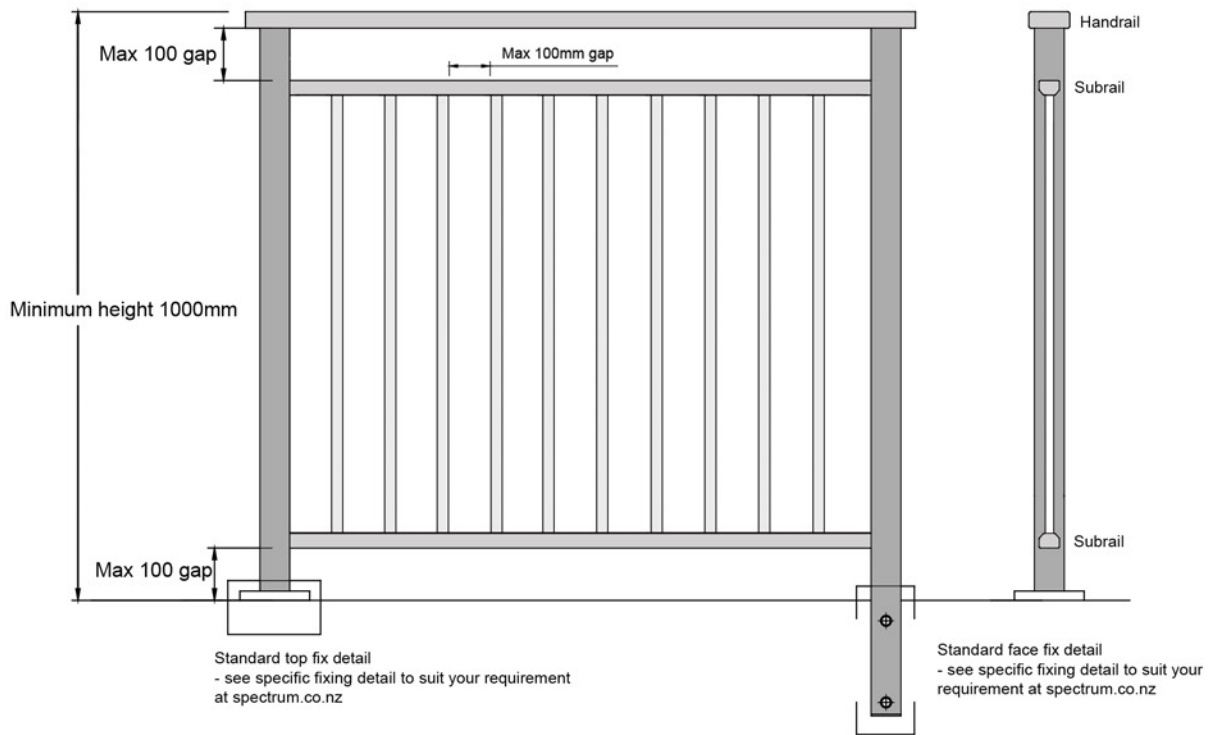

Handrail Options

Surface Finish

All standard and non standard powder coating colours and anodizing colours are available.
www.duluxpowdercoatings.co.nz

Materials

- Aluminium extrusion
- 6063/6060/T5/T6
- 316 Stainless steel fixings

New Zealand Building Code

- B1 - Structure
- B2 - Durability
- D1 - Access routes (with offset or top cap handrail)
- F4 - Safety from Falling

Compliance Specifications

Spectrum Balustrade Systems meets and exceeds all relevant codes stated below.

- Building (pools) regulations 2016 at 1.2m high
- AS NZS 1170 Part 1 - 2011 - Structure Design Actions
- Occupancy type : A,B,E & C3

Installation

Spectrum Balustrade Systems to be fully installed by accredited installers.

- **Architects**, specifications, fixing details, BIM & CAD files are available at spectrum.co.nz
- **Homeowners**, specific product brochures and photos are available at spectrum.co.nz

spectrum

0800 355 366
info@spectrum.co.nz
www.spectrum.co.nz

Heritage
Balustrade