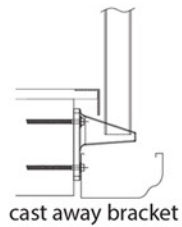

Clearspan Heritage Balustrade

Clearspan Heritage is a variation on the Settle balustrade with a secondary top rail to provide that visual impact whilst retaining clean simple lines. With varying handrail options and fixing methods, Heritage is suitable in all architectural aesthetics and environments.

Fixing Options