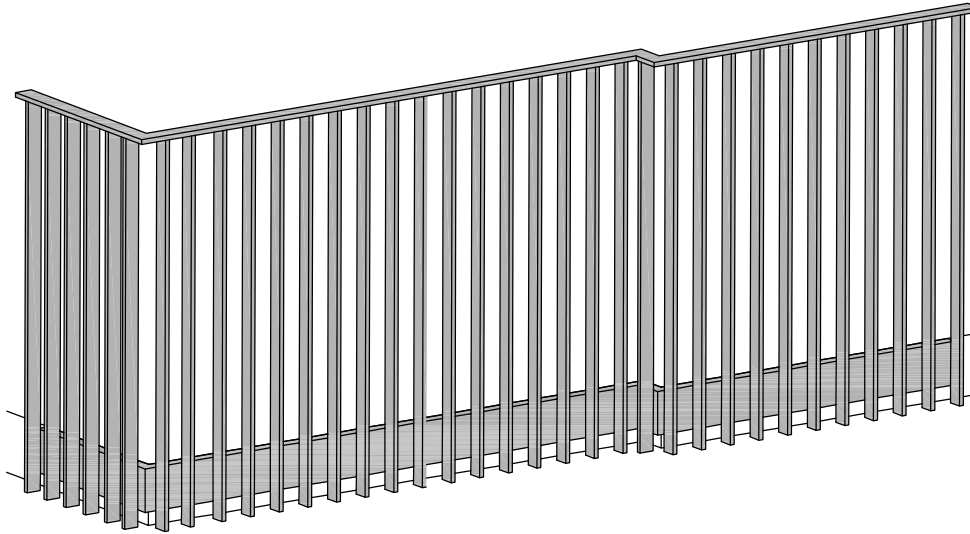

 **spectrum**

Seamless Balustrade

Seamless Balustrade

Spectrum Seamless is a modern postless balustrade system that provides a unique aesthetic appeal. Structural fins negate the need for posts giving the system a 'seamless' look. The system replicates the look of steel balustrades but with all the advantages of aluminium.

KEY FEATURES - Available to suit range of substrates. For a specific fixing detail to suit your requirements please visit spectrum.co.nz

- **SURFACE FINISH** - Powdercoated (Dulux Duralloy or Duratec range) or Anodised
- **MATERIALS** - 6060 T5/T6 aluminium - 316 Stainless steel
- **NZBC COMPLIANCE** - B1 (Structure), B2 (Durability), D1 (Access routes), F4 (Safety from falling), F9 (Pool fencing)
- **OCCUPANCY TYPES** - A, B, E & C3
- **INSTALLATION** - Spectrum Balustrade Systems to be fully installed by accredited installers