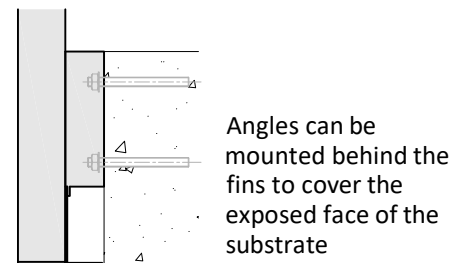

 **spectrum**

Seamless Balustrade

Seamless Balustrade

Spectrum Seamless is a modern postless balustrade system that provides a unique aesthetic appeal. Structural fins negate the need for posts giving the system a 'seamless' look. The system replicates the look of steel balustrades but with all the advantages of aluminium.

KEY FEATURES - Available to suit range of substrates. For a specific fixing detail to suit your requirements please visit spectrum.co.nz

- **SURFACE FINISH** - Powdercoated (Dulux Duralloy or Duratec range) or Anodised
- **MATERIALS** - 6060 T5/T6 aluminium - 316 Stainless steel
- **NZBC COMPLIANCE** - B1 (Structure), B2 (Durability), D1 (Access routes), F4 (Safety from falling), F9 (Pool fencing)
- **OCCUPANCY TYPES** - A, B, E & C3
- **INSTALLATION** - Spectrum Balustrade Systems to be fully installed by accredited installers