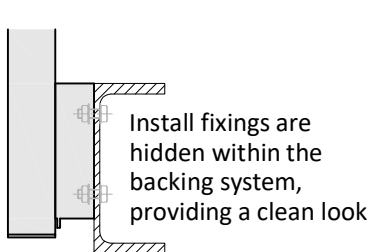

 **spectrum**

Seamless Balustrade

Seamless Balustrade

Spectrum Seamless is a modern postless balustrade system that provides a unique aesthetic appeal. Structural fins negate the need for posts giving the system a 'seamless' look. The system replicates the look of steel balustrades but with all the advantages of aluminium.

KEY FEATURES - Available to suit range of substrates. For a specific fixing detail to suit your requirements please visit spectrum.co.nz

- **SURFACE FINISH** - Powdercoated (Dulux Duralloy or Duratec range) or Anodised
- **MATERIALS** - 6060 T5/T6 aluminium - 316 Stainless steel
- **NZBC COMPLIANCE** - B1 (Structure), B2 (Durability), D1 (Access routes), F4 (Safety from falling), F9 (Pool fencing)
- **OCCUPANCY TYPES** - A, B, E & C3
- **INSTALLATION** - Spectrum Balustrade Systems to be fully installed by accredited installers