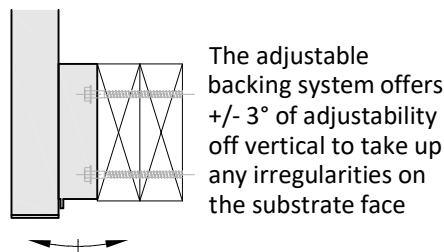

 **spectrum**

Seamless Balustrade

Seamless Balustrade

Spectrum Seamless is a modern postless balustrade system that provides a unique aesthetic appeal. Structural fins negate the need for posts giving the system a 'seamless' look. The system replicates the look of steel balustrades but with all the advantages of aluminium.

KEY FEATURES - Available to suit range of substrates. For a specific fixing detail to suit your requirements please visit spectrum.co.nz

- **SURFACE FINISH** - Powdercoated (Dulux Duralloy or Duratec range) or Anodised
- **MATERIALS** - 6060 T5/T6 aluminium - 316 Stainless steel
- **NZBC COMPLIANCE** - B1 (Structure), B2 (Durability), D1 (Access routes), F4 (Safety from falling), F9 (Pool fencing)
- **OCCUPANCY TYPES** - A, B, E & C3
- **INSTALLATION** - Spectrum Balustrade Systems to be fully installed by accredited installers