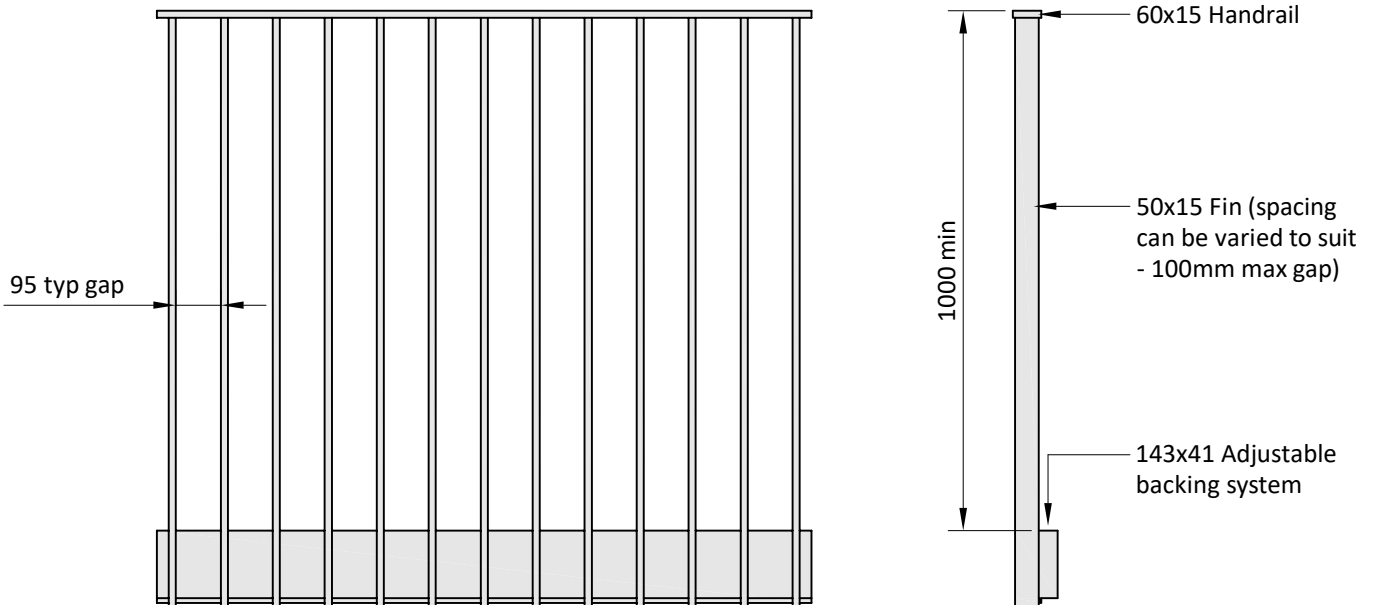

 **spectrum**

Seamless Balustrade

Seamless Balustrade

Spectrum Seamless is a modern postless balustrade system that provides a unique aesthetic appeal. Structural fins negate the need for posts giving the system a 'seamless' look. The system replicates the look of steel balustrades but with all the advantages of aluminium.

KEY FEATURES - Available to suit range of substrates. For a specific fixing detail to suit your requirements please visit spectrum.co.nz

- **SURFACE FINISH** - Powdercoated (Dulux Duralloy or Duratec range) or Anodised
- **MATERIALS** - 6060 T5/T6 aluminium - 316 Stainless steel
- **NZBC COMPLIANCE** - B1 (Structure), B2 (Durability), D1 (Access routes), F4 (Safety from falling), F9 (Pool fencing)
- **OCCUPANCY TYPES** - A, B, E & C3
- **INSTALLATION** - Spectrum Balustrade Systems to be fully installed by accredited installers