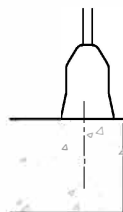

HANDRAIL TYPES

Both are access route compliant.

INTERLINKING RAIL

OFFSET

FIXING OPTIONS - Available in a range of fixing options/substrates. For a specific fixing detail and post spans to suit your requirements please visit spectrum.co.nz

CONCRETE

TIMBER

STEEL

- **SURFACE FINISH** - Powdercoated (Dulux Duralloy or Duratec range) or Anodised
- **MATERIALS** - 6060 T5/T6 aluminium - 316 Stainless steel - Toughened safety glass
- **NZBC COMPLIANCE** - B1 (Structure), B2 (Durability), D1 (Access routes), F4 (Safety from falling), F9 (Pool fencing)
- **OCCUPANCY TYPES** - A, B, E & C3
- **INSTALLATION** - Spectrum Balustrade Systems to be fully installed by accredited installers