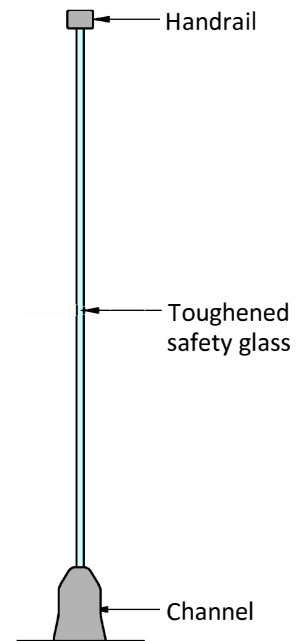

 **spectrum**

Pureview Top Fixed

Pureview Top Fixed

Pureview is a premium frameless glass balustrade system for unobstructed views. Pureview Top Fix Channel utilises frameless structural glass and high quality materials to compliment your outlook and create a lasting impression.

HANDRAIL TYPES

Both are access route compliant.

INTERLINKING RAIL

OFFSET

FIXING OPTIONS - Available in a range of fixing options/substrates. For a specific fixing detail and post spans to suit your requirements please visit spectrum.co.nz

CONCRETE

TIMBER

STEEL

- **SURFACE FINISH** - Powdercoated (Dulux Duralloy or Duratec range) or Anodised
- **MATERIALS** - 6060 T5/T6 aluminium - 316 Stainless steel - Toughened safety glass
- **NZBC COMPLIANCE** - B1 (Structure), B2 (Durability), D1 (Access routes), F4 (Safety from falling), F9 (Pool fencing)
- **OCCUPANCY TYPES** - A, B, E & C3
- **INSTALLATION** - Spectrum Balustrade Systems to be fully installed by accredited installers