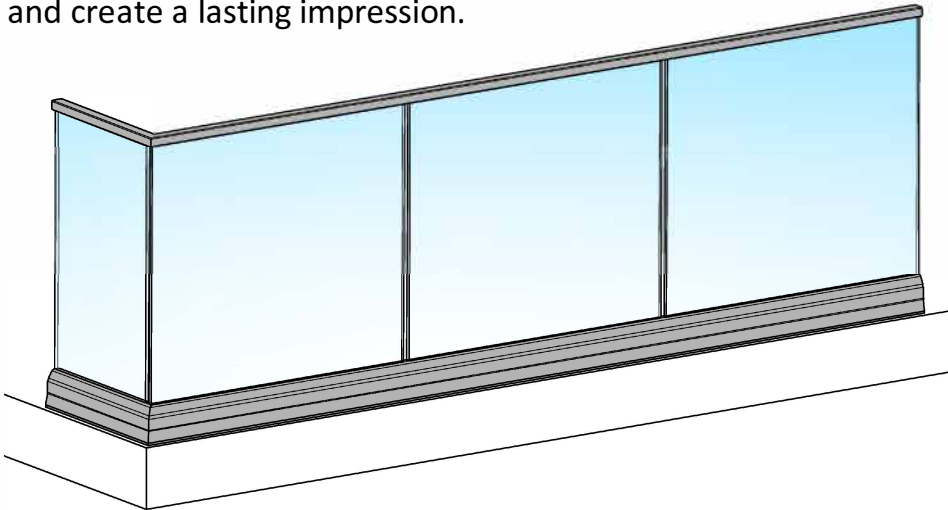

 **spectrum**

Pureview Top Fixed

Pureview Top Fixed

Pureview is a premium frameless glass balustrade system for unobstructed views. Pureview Top Fix Channel utilises frameless structural glass and high quality materials to compliment your outlook and create a lasting impression.

HANDRAIL TYPES

Both are access route compliant.

INTERLINKING RAIL

OFFSET

FIXING OPTIONS - Available in a range of fixing options/substrates. For a specific fixing detail and post spans to suit your requirements please visit spectrum.co.nz

CONCRETE

TIMBER

STEEL

- **SURFACE FINISH** - Powdercoated (Dulux Duralloy or Duratec range) or Anodised
- **MATERIALS** - 6060 T5/T6 aluminium - 316 Stainless steel - Toughened safety glass
- **NZBC COMPLIANCE** - B1 (Structure), B2 (Durability), D1 (Access routes), F4 (Safety from falling), F9 (Pool fencing)
- **OCCUPANCY TYPES** - A, B, E & C3
- **INSTALLATION** - Spectrum Balustrade Systems to be fully installed by accredited installers